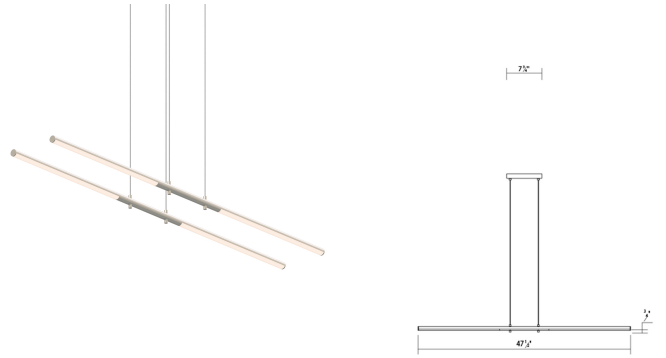

Project:

Tik-Tak® LED Pendant Spec Sheet

SKU: 2801.13 Learn more at:
<https://sonnemanlight.com/tik-tak-led-pendant>

Description: LED rods are suspended in tandem pairs on multiple levels, perpendicular to each other. Each rod can be independently positioned as up or down light, and adjusted with infinite variability to any height along the suspension cables. Dramatic in the precision of their orientation and range of verticality, Tik-Tak brings a crisp presence to the volume of space.

Type #:

Dimensions

Height:	0.75"
Width:	47.5"
Length:	7.25"
Hanging Details:	10" Adjustable Cable Tandem
Size:	Tandem
Canopy/Backplate/Base Width:	7.75
Canopy/Backplate/Base Depth:	7.75
Canopy/Backplate/Base Height:	1

Electrical Specs

Bulb(s) Included?:	Yes
Bulb 1 Type:	Integral LED
Bulb Quantity:	4
Input Voltage:	120VAC
Wattage:	20
Initial Lumens:	2280
Delivered Lumens:	1250
Color Temperature:	3000K
CRI:	90
Power Supply Type:	Driver
Power Supply Quantity:	1
Power Supply Location:	Remote
Dimming Type:	TRIAC/ELV
Bulb Max Wattage:	20

Installation

Installation:	Licensed electrician required
Sloped Ceiling Compatible?:	Compatible
Minimum Hanging Height:	3"
Maximum Hanging Height:	121.5"

Shade

Shade 1 Material:	Optical Acrylic
-------------------	-----------------