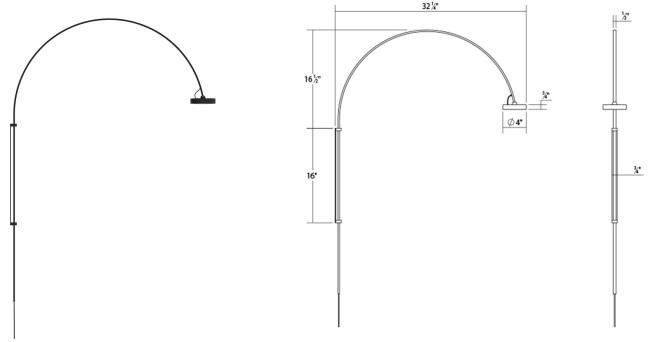

## Pluck LED Wall Lamp Spec Sheet

SKU: 2844.25    Learn more at:  
<https://sonnemanlight.com/pluck-led-wall-lamp>

Description: Pluck wall lamps provide unique functionality from a dramatically poised, lightly scaled silhouette. A crisp-edged, puck-like disc adjusts to desired positions, held with a magnet to a rubberized ball at the end of a thin, flexible arc. Available in two sizes, Pluck wall lamps can swing out for maximum extension or be folded against the wall. The brightness of the LED light source is adjusted by a touch of the dimmer on the puck's top surface. Pluck is also available as a [LED floor lamp](#).

### Dimensions

Height:	44.75"
Width:	4"
Extends:	32.25"
Minimum Extension:	32.25"
Maximum Extension:	32.25"
Size:	Large
Canopy/Backplate/Base Width:	0.75
Canopy/Backplate/Base Depth:	0.25
Canopy/Backplate/Base Height:	16

### Shipping

Carton 1 L x W x H:	49" X 34" X 4"
Carton 1 Gross Weight:	7 LBS