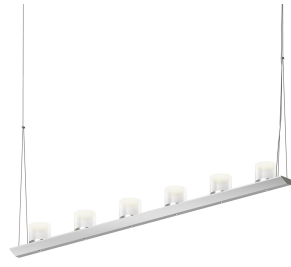

Project:

Votives LED Bar Pendant Spec Sheet

SKU: 2858.16-LW Learn more at:
<https://sonnemanlight.com/votives-led-bar-pendant>

Description: The dramatic repetitive arrangement of the candle-like votives establishes a cadence of light and shadow along a surface bringing a rhythm of calm, warmth, and introspection. Set in linear alignment along a [wall-mounted plinth](#), free hanging pendant or [sconce](#), LEDs evoke through the solid frosted glass votives. In addition, a precisely lensed LED light source beneath each votive casts its cone of illumination on the wall or surface below. Votives LED Bar Pendant is also a part of our [Votives Optional Mini Box Canopy](#).

Type #:

Dimensions

Height:	3.75"
Width:	48"
Length:	3.25"
Canopy/Backplate/Base:	4.5"
Hanging Details:	6" Adjustable Cable
Size:	4'
Canopy/Backplate/Base Height:	0.5

Electrical Specs

Bulb(s) Included?:	Yes
Bulb 1 Type:	Integral LED
Bulb Quantity:	12
Input Voltage:	120-277VAC
Wattage:	30
Initial Lumens:	2830
Delivered Lumens:	2210
Color Temperature:	3000K
CRI:	90
Power Supply Type:	Driver
Power Supply Quantity:	1
Power Supply Location:	Outlet Box
Dimming Type:	TRIAC & ELV @120V / 0-10V
Bulb Max Wattage:	30

Installation

Installation:	Licensed electrician required
Sloped Ceiling Compatible?:	Not Compatible

Shade

Shade 1 Material:	Large Clear Etched Glass
Shade 2 Material:	Acrylic

Available Finishes

Available Finishes: Bright Satin Aluminum (.16), Satin Black (.25), Satin White (.03)