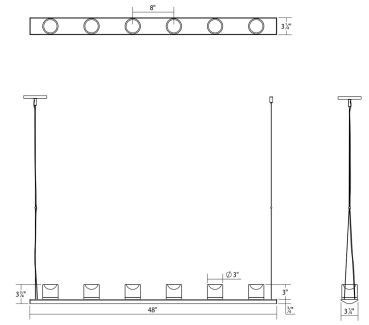

Project:

Votives LED Bar Pendant Spec Sheet

SKU: 2858.16-LW Learn more at:
<https://sonnemanlight.com/votives-led-bar-pendant>

Description: The dramatic repetitive arrangement of the candle-like votives establishes a cadence of light and shadow along a surface bringing a rhythm of calm, warmth, and introspection. Set in linear alignment along a [wall-mounted plinth](#), free hanging pendant or [sconce](#), LEDs evoke through the solid frosted glass votives. In addition, a precisely lensed LED light source beneath each votive casts its cone of illumination on the wall or surface below. Votives LED Bar Pendant is also a part of our [Votives Optional Mini Box Canopy](#).

Type #:

Dimensions

Height:	3.75"
Width:	48"
Length:	3.25"
Canopy/Backplate/Base:	4.5"
Hanging Details:	6" Adjustable Cable
Size:	4'
Canopy/Backplate/Base Height:	0.5

Electrical Specs

Bulb(s) Included?:	Yes
Bulb 1 Type:	Integral LED
Bulb Quantity:	12
Input Voltage:	120-277VAC
Wattage:	30
Initial Lumens:	2830
Delivered Lumens:	2210
Color Temperature:	3000K
CRI:	90
Power Supply Type:	Driver
Power Supply Quantity:	1
Power Supply Location:	Outlet Box
Dimming Type:	TRIAC & ELV @120V / 0-10V
Bulb Max Wattage:	30