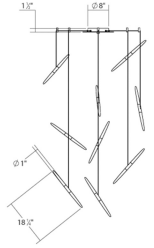

## Ballet LED Pendant Spec Sheet

SKU: 2893.16 Learn more at:  
<https://sonnemanlight.com/ballet-led-pendant>

Description: Poised in opposing positions, softly tapered acrylic forms radiate LED illumination. Asymmetrically counterbalanced, these double tapered elements are arranged in a symmetrical cluster to form a dazzling luminous dance of interactivity. Suspended from a single multi-arm canopy or mounted individually to the ceiling in a radial pattern allows for scaling of the diameter of the fixture.

### Dimensions

Height: 3.25"  
Diameter: 21.25"  
Canopy/Backplate/Base: 12"  
Hanging Details: 10'  
Adjustable Cord  
Shape: Swag  
Size: 9-Light  
Canopy/Backplate/Base Height: 1.75

### Shipping

Carton 1 L x W x H: 23" X 16" X 6"  
Carton 1 Gross Weight: 14 LBS  
Fixture Weight: 12.8