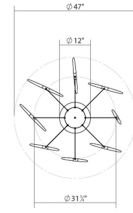

## Ballet LED Pendant Spec Sheet

SKU: 2893.16 Learn more at:  
<https://sonnemanlight.com/ballet-led-pendant>

Description: Poised in opposing positions, softly tapered acrylic forms radiate LED illumination. Asymmetrically counterbalanced, these double tapered elements are arranged in a symmetrical cluster to form a dazzling luminous dance of interactivity. Suspended from a single multi-arm canopy or mounted individually to the ceiling in a radial pattern allows for scaling of the diameter of the fixture.

### Dimensions

Height: 3.25"  
Diameter: 21.25"  
Canopy/Backplate/Base: 12"  
Hanging Details: 10'  
Adjustable Cord  
Shape: Swag  
Size: 9-Light  
Canopy/Backplate/Base Height: 1.75