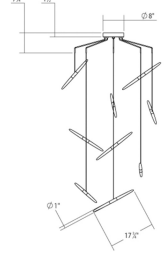

Project:

Ballet LED Pendant Spec Sheet

SKU: 2894.25 Learn more at:
<https://sonnemanlight.com/ballet-led-pendant>

Description: Poised in opposing positions, softly tapered acrylic forms radiate LED illumination. Asymmetrically counterbalanced, these double tapered elements are arranged in a symmetrical cluster to form a dazzling luminous dance of interactivity. Suspended from a single multi-arm canopy or mounted individually to the ceiling in a radial pattern allows for scaling of the diameter of the fixture.

Type #:

Dimensions

Height:	3.25"
Diameter:	21.25"
Canopy/Backplate/Base:	8"
Hanging Details:	10' Adjustable Cord
Shape:	Spreader
Size:	9-Light
Canopy/Backplate/Base Height:	1.5

Electrical Specs

Bulb(s) Included?:	Yes
Bulb 1 Type:	Integral LED
Bulb Quantity:	9
Input Voltage:	120-277VAC
Wattage:	41
Initial Lumens:	5540
Delivered Lumens:	3880
Color Temperature:	3000K
CRI:	90
Power Supply Type:	Driver
Power Supply Quantity:	1
Power Supply Location:	Canopy
Dimming Type:	TRIAC & ELV @120V / 0-10V
Bulb Max Wattage:	41

Installation

Installation:	Licensed electrician required
Sloped Ceiling Compatible?:	Not Compatible
Minimum Hanging Height:	10.5"

Shipping

Carton 1 L x W x H:	34" X 34" X 11"
Carton 1 Gross Weight:	19 LBS
Fixture Weight:	14.55