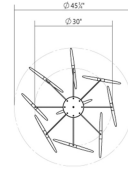

Project:

Ballet LED Pendant Spec Sheet

SKU: 2894.25 Learn more at:
<https://sonnemanlight.com/ballet-led-pendant>

Description: Poised in opposing positions, softly tapered acrylic forms radiate LED illumination. Asymmetrically counterbalanced, these double tapered elements are arranged in a symmetrical cluster to form a dazzling luminous dance of interactivity. Suspended from a single multi-arm canopy or mounted individually to the ceiling in a radial pattern allows for scaling of the diameter of the fixture.

Type #:

Dimensions

Height:	3.25"
Diameter:	21.25"
Canopy/Backplate/Base:	8"
Hanging Details:	10' Adjustable Cord
Shape:	Spreader
Size:	9-Light
Canopy/Backplate/Base Height:	1.5

Electrical Specs

Bulb(s) Included?:	Yes
Bulb 1 Type:	Integral LED
Bulb Quantity:	9
Input Voltage:	120-277VAC
Wattage:	41
Initial Lumens:	5540
Delivered Lumens:	3880
Color Temperature:	3000K
CRI:	90
Power Supply Type:	Driver
Power Supply Quantity:	1
Power Supply Location:	Canopy
Dimming Type:	TRIAC & ELV @120V / 0-10V
Bulb Max Wattage:	41

Installation

Installation:	Licensed electrician required
Sloped Ceiling Compatible?:	Not Compatible
Minimum Hanging Height:	10.5"

Shipping

Carton 1 L x W x H:	34" X 34" X 11"
Carton 1 Gross Weight:	19 LBS
Fixture Weight:	14.55