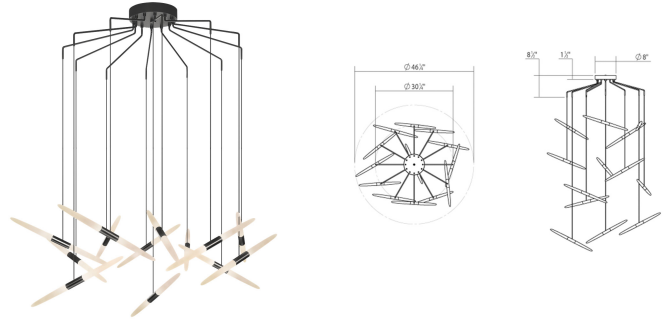

## Ballet LED Pendant Spec Sheet

SKU: 2896.25 Learn more at:  
<https://sonnemanlight.com/ballet-led-pendant>

Description: Poised in opposing positions, softly tapered acrylic forms radiate LED illumination. Asymmetrically counterbalanced, these double tapered elements are arranged in a symmetrical cluster to form a dazzling luminous dance of interactivity. Suspended from a single multi-arm canopy or mounted individually to the ceiling in a radial pattern allows for scaling of the diameter of the fixture.

### Dimensions

Height:	3.25"
Diameter:	27.25"
Canopy/Backplate/Base:	8"
Hanging Details:	10' Adjustable Cord
Shape:	Spreader
Size:	13-Light
Canopy/Backplate/Base Height:	1.5