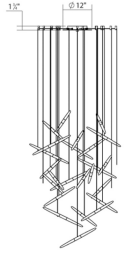

# Ballet LED Pendant Spec Sheet

SKU: 2897.25 Learn more at:  
<https://sonnemanlight.com/ballet-led-pendant>

Description: Poised in opposing positions, softly tapered acrylic forms radiate LED illumination. Asymmetrically counterbalanced, these double tapered elements are arranged in a symmetrical cluster to form a dazzling luminous dance of interactivity. Suspended from a single multi-arm canopy or mounted individually to the ceiling in a radial pattern allows for scaling of the diameter of the fixture.

## Dimensions

Height:	3.25"
Diameter:	48.5"
Canopy/Backplate/Base:	14"
Hanging Details:	10' Adjustable Cord
Shape:	Swag
Size:	24-Light
Canopy/Backplate/Base Height:	1.75"