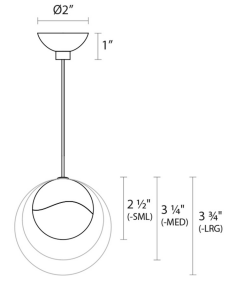

## Dimensions

|                               |                           |
|-------------------------------|---------------------------|
| Height:                       | 3.75"                     |
| Diameter:                     | 3.75"                     |
| Canopy/Backplate/Base:        | 2"                        |
| Hanging Details:              | 10'<br>Adjustable<br>Cord |
| Shape:                        | Micro-Dome<br>Canopy      |
| Size:                         | Single Large              |
| Canopy/Backplate/Base Height: | 1                         |