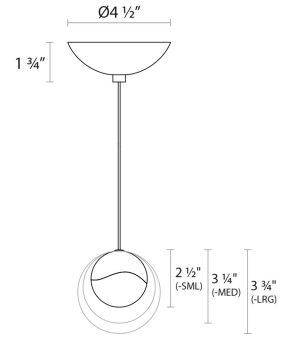

### Dimensions

Height:	3.25"
Diameter:	3.25"
Canopy/Backplate/Base:	4.5"
Hanging Details:	10" Adjustable Cord
Shape:	Dome Canopy
Size:	Single Medium
Canopy/Backplate/Base Height:	1.75