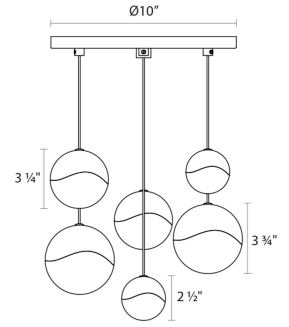

### Dimensions

Height:	2.5"
Diameter:	10.5"
Canopy/Backplate/Base:	10"
Hanging Details:	10' Adjustable Cord
Shape:	Round Canopy
Size:	6-Light Small
Canopy/Backplate/Base Height:	0.5

### Shipping

Carton 1 L x W x H:	16" X 13" X 10"
Carton 1 Gross Weight:	9 LBS