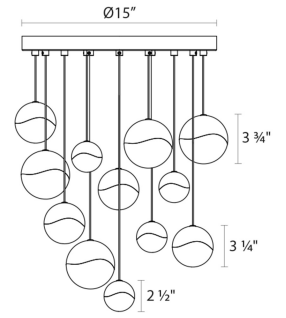

Project:

Grapes LED Pendant Spec Sheet

SKU: 2917.01-AST Learn more at:
<https://sonnemanlight.com/grapes-led-pendant>

Description: Grapes are luminous LED spheres in multiple sizes, arrayed in precise or random patterns, in clusters, or as single points of light. Seen from the middle or above, the crystal appears clear with a subtle luminance. Moving below, the crystal facets become increasingly apparent, refracting the light into a dazzling radiance.

Type #:

Dimensions

Height:	3.75"
Diameter:	17"
Canopy/Backplate/Base:	15"
Hanging Details:	10' Adjustable Cord
Shape:	Round Canopy
Size:	12-Light Assorted
Canopy/Backplate/Base Height:	0.5

Electrical Specs

Installation

Installation:	Licensed electrician required
Sloped Ceiling Compatible?:	Compatible

Shipping

Carton 1 L x W x H:	16" X 11" X 11"
Carton 1 Gross Weight:	18 LBS
Carton 2 L x W x H:	18" X 18" X 6"
Carton 2 Gross Weight:	7.63 LBS