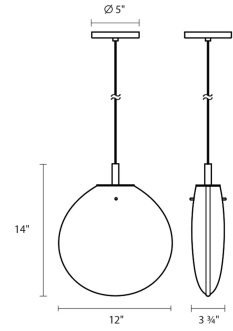

# Cantina LED Pendant Spec Sheet

SKU: 2990.25C-MED    Learn more at:  
<https://sonnemanlight.com/cantina-led-pendant>

Description: A flask-like flat oval glass profile, suspended from a slender cable, rotates randomly to various orientations creating an asymmetric relationship to its surroundings. A single point source of LED illumination within the void of the larger glass volume creates a special aesthetic tension of scales.

## Dimensions

Height:	14"
Width:	12"
Length:	3.75"
Canopy/Backplate/Base:	5"
Hanging Details:	6' Adjustable Cord
Size:	Medium
Canopy/Backplate/Base Height:	0.75

## Shipping

Carton 1 L x W x H:	14" X 16" X 16"
Carton 1 Gross Weight:	7 LBS
Fixture Weight:	5