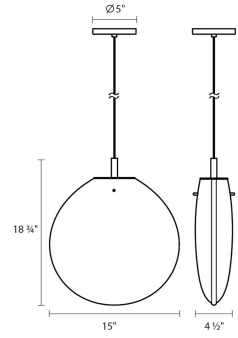

Project:

Cantina LED Pendant Spec Sheet

SKU: 2990.25W-LRG Learn more at:
<https://sonnemanlight.com/cantina-led-pendant>

Description: A flask-like flat oval glass profile, suspended from a slender cable, rotates randomly to various orientations creating an asymmetric relationship to its surroundings. A single point source of LED illumination within the void of the larger glass volume creates a special aesthetic tension of scales.

Type #:

Dimensions

Height:	18.75"
Width:	15"
Length:	4.5"
Canopy/Backplate/Base:	5"
Hanging Details:	6' Adjustable Cord
Size:	Large
Canopy/Backplate/Base Height:	0.75

Electrical Specs

Bulb(s) Included?:	Yes
Bulb 1 Type:	LED G4 Bulb
Bulb Quantity:	1
Input Voltage:	120VAC
Wattage:	4
Initial Lumens:	200
Color Temperature:	3000K
CRI:	90
Power Supply Type:	Transformer
Power Supply Quantity:	1
Power Supply Location:	Outlet Box
Dimming Type:	ELV
Bulb Max Wattage:	4

Installation

Installation:	Licensed electrician required
Sloped Ceiling Compatible?:	Compatible

Shipping

Carton 1 L x W x H:	14" X 20" X 20"
Carton 1 Gross Weight:	9 LBS
Fixture Weight:	8

Shade

Shade 1 Material:	Glass
-------------------	-------