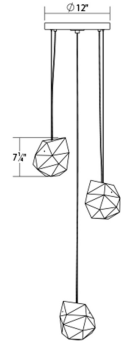

Project:

Facets LED Pendant Spec Sheet

SKU: 3003.13-SML Learn more at:
<https://sonnemanlight.com/facets-led-pendant>

Description: These rock crystal-like structures are formed from large, smooth planes in precise arrangements with each other. LED illumination radiates through faceted surfaces of white cased glass, providing varying levels of brightness as your angle of perception changes.

Type #:

Dimensions

Height:	7.25"
Diameter:	15"
Canopy/Backplate/Base:	12"
Hanging Details:	10"
	Adjustable Cord/Cable
Size:	3-Light Small
Canopy/Backplate/Base Height:	1.25"

Electrical Specs

Bulb(s) Included?:	Yes
Bulb 1 Type:	Integral LED
Bulb Quantity:	3
Input Voltage:	120VAC
Wattage:	30
Initial Lumens:	3210
Delivered Lumens:	1500
Color Temperature:	3000K
CRI:	90
Power Supply Type:	Driver
Power Supply Quantity:	1
Power Supply Location:	Canopy
Dimming Type:	TRIAC/ELV
Bulb Max Wattage:	30

Installation

Installation:	Licensed electrician required
Sloped Ceiling Compatible?:	Not Compatible

Shade

Shade 1 Material:	White Etched Cased Glass
-------------------	--------------------------

Available Finishes