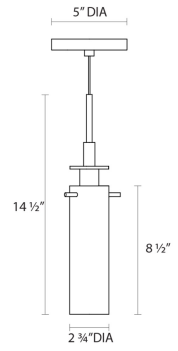

# Candle Plus LED Pendant Spec Sheet

SKU: 3025.01    Learn more at:  
<https://sonnemanlight.com/candle-plus-led-pendant>

Description: Candle Plus LED, elegant in the simplicity of its classic reference and circular forms, is a sleek-lined modern luminaire. A luminous cased glass cylinder is juxtaposed with metal sockets and exposed pin detailing to highlight the candle-like glow and maintain the clean contemporary influence. Also available as a [Sconce](#) and [Pendant](#).

## Dimensions

Height: 14.5"  
 Diameter: 2.75"  
 Canopy/Backplate/Base: 5"  
 Hanging Details: 6"  
 Adjustable Cord  
 Standard