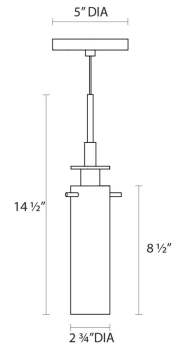

Project:

Candle Plus LED Pendant Spec Sheet

SKU: 3025.13 Learn more at:
<https://sonnemanlight.com/candle-plus-led-pendant>

Description: Candle Plus LED, elegant in the simplicity of its classic reference and circular forms, is a sleek-lined modern luminaire. A luminous cased glass cylinder is juxtaposed with metal sockets and exposed pin detailing to highlight the candle-like glow and maintain the clean contemporary influence. Also available as a [Sconce](#) and [Pendant](#).

Type #:

Dimensions

Height: 14.5"
 Diameter: 2.75"
 Canopy/Backplate/Base: 5"
 Hanging Details: 6"
 Adjustable Cord
 Standard

Electrical Specs

Bulb(s) Included?: Yes
 Bulb 1 Type: Integral LED
 Input Voltage: 120VAC
 Wattage: 5
 Initial Lumens: 360
 Color Temperature: 3000K
 CRI: 90
 Power Supply Type: Transformer
 Power Supply Location: Outlet Box
 Dimming Type: ELV
 Bulb Max Wattage: 5

Installation

Installation: Licensed electrician required
 Sloped Ceiling Compatible?: Compatible

Shipping

Carton 1 L x W x H: 17" X 10" X 7"
 Carton 1 Gross Weight: 3 LBS

Shade

Shade 1 Material: Etched Cased Glass