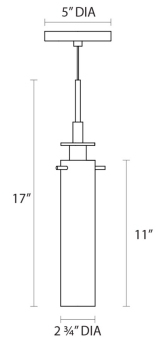

# Candle Plus LED Pendant Spec Sheet

SKU: 3027.01 Learn more at:  
<https://sonnemanlight.com/candle-plus-led-pendant>

Description: Candle Plus LED, elegant in the simplicity of its classic reference and circular forms, is a sleek-lined modern luminaire. A luminous cased glass cylinder is juxtaposed with metal sockets and exposed pin detailing to highlight the candle-like glow and maintain the clean contemporary influence. Also available as a [Sconce](#) and [Pendant](#).

## Dimensions

Height: 17"  
 Diameter: 2.75"  
 Canopy/Backplate/Base: 5"  
 Hanging Details: 6"  
 Adjustable Cord  
 Long  
 Size:

## Shipping

Carton 1 L x W x H: 16" X 11" X 7"  
 Carton 1 Gross Weight: 3 LBS