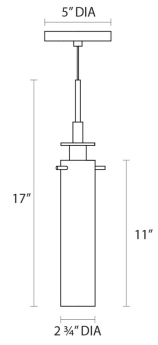

## Candle Plus LED Pendant Spec Sheet

SKU: 3027.13 Learn more at:  
<https://sonnemanlight.com/candle-plus-led-pendant>

Description: Candle Plus LED, elegant in the simplicity of its classic reference and circular forms, is a sleek-lined modern luminaire. A luminous cased glass cylinder is juxtaposed with metal sockets and exposed pin detailing to highlight the candle-like glow and maintain the clean contemporary influence. Also available as a [Sconce](#) and [Pendant](#).

### Dimensions

Height:	17"
Diameter:	2.75"
Canopy/Backplate/Base:	5"
Hanging Details:	6" Adjustable Cord
Size:	Long

### Shipping

Carton 1 L x W x H:	16" X 11" X 7"
Carton 1 Gross Weight:	3 LBS