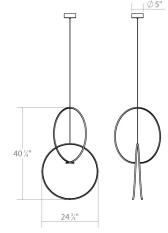

Project:

Torc LED Pendant Spec Sheet

SKU: 3152.25 Learn more at:
<https://sonnemanlight.com/torc-led-pendant>

Description: The movement of offset arcs rotate in suspension to form a modern interplay of deconstruction.

Type #:

Dimensions

Height:	40"
Width:	24.5"
Length:	4.5"
Diameter:	24.75"
Canopy/Backplate/Base:	5"
Hanging Details:	6" Adjustable Cord
Size:	Double Pendant
Canopy/Backplate/Base Height:	2"

Electrical Specs

Installation

Installation:	Licensed electrician required
Sloped Ceiling Compatible?:	Compatible
Minimum Hanging Height:	42"
Maximum Hanging Height:	114"

Shipping

Carton 1 L x W x H:	28" X 28" X 11"
Carton 1 Gross Weight:	9 LBS