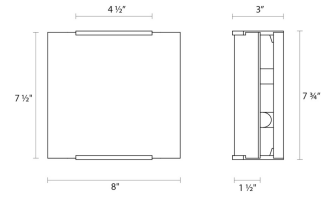

Project:

Wave Square Sconce Spec Sheet

SKU: 3876.13 Learn more at:
<https://sonnemanlight.com/wave-square-sconce>

Description: The arc of a perfect wave is captured in a minimal, undisturbed shape. Wave's edges float in air, lending a delicacy and the freedom to create a softness and gentle rhythm. Also available as a [Bath Bar](#), [Sconce](#), [Shade Sconce](#), [Surface Mount](#), and [Vertical Bath Bar](#).

Type #:

Dimensions

Height:	7.75"
Width:	8"
Extends:	3"
Minimum Extension:	3"
Maximum Extension:	3"
Canopy/Backplate/Base Depth:	4.5
Canopy/Backplate/Base Height:	7.75

Electrical Specs

Bulb(s) Included?:	Yes
Bulb 1 Type:	XENON G9 BASE
Bulb Quantity:	2
Input Voltage:	120VAC
Wattage:	40
Color Temperature:	N/A
Dimming Type:	N/A
Bulb Max Wattage:	40

Installation

Installation:	Licensed electrician required
Installation Orientation:	Horizontal

Shipping

Carton 1 L x W x H:	11" X 11" X 11"
Carton 1 Gross Weight:	4 LBS

Shade

Shade 1 Material:	Etched Glass
-------------------	--------------