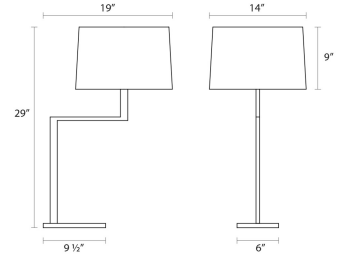

Project:

Thick Thin Table Lamp Spec Sheet

SKU: 6425.27 Learn more at:
<https://sonnemanlight.com/thick-thin-table-lamp>

Description: Also available as [Floor Lamp](#).

Type #:

Dimensions

Height:	29"
Width:	19"
Length:	14"
Canopy/Backplate/Base Width:	9.5
Canopy/Backplate/Base Depth:	6

Shipping

Carton 1 L x W x H:	26" X 17" X 10"
Carton 1 Gross Weight:	11 LBS
Carton 2 L x W x H:	31" X 16" X 25"
Carton 2 Gross Weight:	5 LBS

Shade

Shade 1 Material:	Cotton
-------------------	--------

General Listings