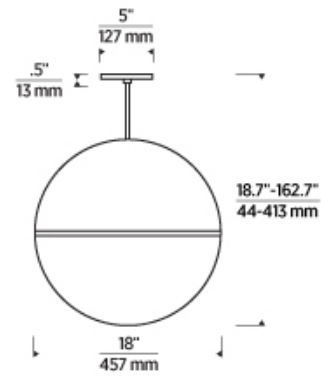

## SPECIFICATIONS

HARDWARE MATERIAL	Metal
SHADE MATERIAL	Acrylic
NET WEIGHT	17 lbs
HEIGHT	18in
WIDTH	18in
LENGTH	18in
UP LIGHT / DOWN LIGHT / BOTH?	
WET LISTED	
DAMP LISTED	Yes
DRY LISTED	
MIN. HANGING HEIGHT	18.7in
MAX HANGING HEIGHT	162.7in
TOTAL CORD LENGTH	144in
TOTAL STEM LENGTH	
STEM QTY	
SLOPED CEILING ADAPTABLE?	Yes 45° Max
GENERAL LISTING	ETL Listed
INCLUDES	