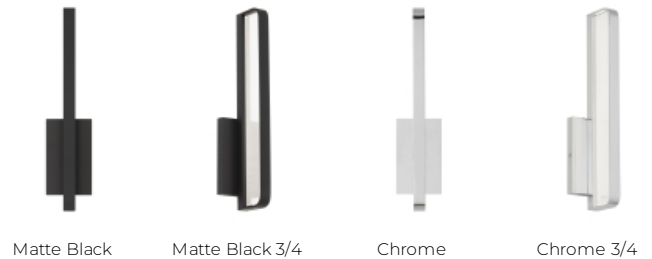

PRODUCT FEATURES

- Designed with modern appeal, Banda provides a clean aesthetic with straight-lines and crisp edges enveloping integrated LEDs.
- Mounts horizontal or vertical. ADA Compliant.
- Complete the look with Banda Bath Bar 24 and Banda 36.
- The LED Driver is housed within the junction box for this product
- This item is made of natural brass. It is a living finish that will patina and warm with age which adds richness. If it gets an uneven patina or spots, a brass cleaner can restore the finish.
- Protected by a 5-year warranty. please visit the "About Us" Page on techlighting.com for more for warranty details

Natural Brass 3/4

LAMPING

Includes 11.7 watt, 348 delivered lumens, 3000K 90 CRI LED module. 120V dimmable with most LED compatible ELV and TRIAC Dimmers. 277V compatible with 0-10V dimmers. ADA compliant. Mounts vertical or horizontal. 120V or 277V.

To view all available finish options, please visit techlighting.com

ORDERING INFORMATION

700BCBND	LENGTH (A)	FINISH	LAMP
	13 13"	C CHROME	-LED930 INTEGRATED LED 90 CRI 3000K 120V
		Z DARK BRONZE	-LED930-277 INTEGRATED LED 90 CRI 3000K 277V
		B MATTE BLACK	
		W MATTE WHITE	
		NB NATURAL BRASS	