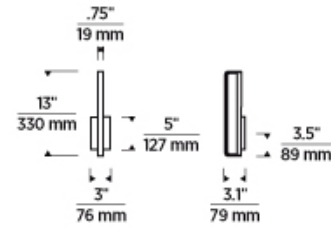

Natural Brass 3/4

LAMPING

Includes 11.7 watt, 348 delivered lumens, 3000K 90 CRI LED module. 120V dimmable with most LED compatible ELV and TRIAC Dimmers. 277V compatible with 0-10V dimmers. ADA compliant. Mounts vertical or horizontal. 120V or 277V.

To view all available finish options, please visit techlighting.com

ORDERING INFORMATION

700BCBND	LENGTH (A)	FINISH	LAMP
	13 13"	C CHROME	-LED930 INTEGRATED LED 90 CRI 3000K 120V
		Z DARK BRONZE	-LED930-277 INTEGRATED LED 90 CRI 3000K 277V
		B MATTE BLACK	
		W MATTE WHITE	
		NB NATURAL BRASS	

700BCBND _____

JOB NAME _____

NOTES _____

SPECIFICATIONS

HARDWARE MATERIAL	Metal
SHADE MATERIAL	Acrylic
NET WEIGHT	2 lbs
HEIGHT	13in
WIDTH	3.1in
LENGTH	3in
WET LISTED	
DAMP LISTED	Yes
DRY LISTED	
GENERAL LISTING	ETL Listed
INCLUDES	