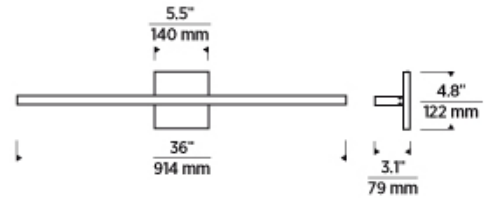

700BCBND _____

JOB NAME _____

NOTES _____

BANDA 36 BATH

SPECIFICATIONS

HARDWARE MATERIAL	Metal
SHADE MATERIAL	Acrylic
NET WEIGHT	3.5 lbs
HEIGHT	4.8in
WIDTH	3.1in
LENGTH	36in
WET LISTED	
DAMP LISTED	Yes
DRY LISTED	
GENERAL LISTING	ETL Listed
INCLUDES	