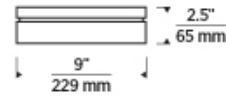

## SPECIFICATIONS

PRIMARY MATERIAL	Metal
SHADE MATERIAL	Glass
NET WEIGHT	10 lbs
HEIGHT	2.7in
WIDTH	9in
LENGTH	9in
UP LIGHT / DOWN LIGHT / BOTH?	
WET LISTED	Yes
DAMP LISTED	
DRY LISTED	
WALL / CEILING MOUNT	
GENERAL LISTING	ETL Listed
INCLUDES	