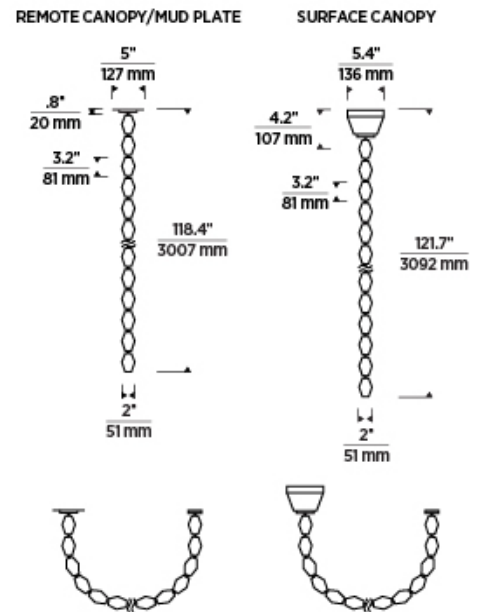

Natural Brass

Natural Brass

Polished Nickel

LAMPING

Includes 36.9 watt, 2034 total delivered lumens, 90 CRI 2700K LED modules. Remote dimmable with most LED compatible ELV and TRIAC dimmers. 277V dimmable with 0-10V dimmers. Surface dimmable with ELV and TRIAC dimmers. Remote 120V or 277V. Surface 120V-277V. Can be installed on a sloped ceiling up to 45°.

ORDERING INFORMATION

700CLR	SHAPE OR SIZE	FINISH	LAMP
	108 108	NB NATURAL BRASS	-LED927R INTEGRATED LED 90 CRI 2700K 120V (REMOTE)
		N POLISHED NICKEL	-LED927R-277 INTEGRATED LED 90 CRI 2700K 277V (REMOTE)
			-LED927S INTEGRATED LED 90 CRI 2700K 120V-277V UNIVERSAL (SURFACE)

700CLR _____

JOB NAME _____

NOTES _____

COLLIER 108 CHANDELIER

SPECIFICATIONS

HARDWARE MATERIAL	Metal
SHADE MATERIAL	Crystal
NET WEIGHT	
HEIGHT	118.4in
WIDTH	2in
LENGTH	2in
UP LIGHT / DOWN LIGHT / BOTH?	
WET LISTED	
DAMP LISTED	Yes
DRY LISTED	
MIN. HANGING HEIGHT	118.4in
MAX HANGING HEIGHT	118.4in
TOTAL CORD LENGTH	
TOTAL STEM LENGTH	
STEM QTY	
SLOPED CEILING ADAPTABLE?	Yes 45° Max
GENERAL LISTING	ETL Listed
INCLUDES	