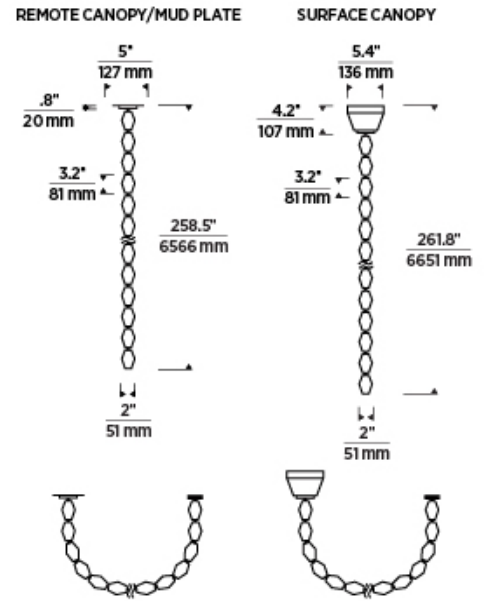

LAMPING

Includes 82 watt, 4520 total delivered lumens, 90 CRI 2700K LED modules. Remote dimmable with most LED compatible ELV and TRIAC dimmers. 277V dimmable with 0-10V dimmers. Surface dimmable with ELV and TRIAC dimmers. Remote 120V or 277V. Surface 120V-277V. Can be installed on a sloped ceiling up to 45°.

Natural Brass

Natural Brass

Polished Nickel

ORDERING INFORMATION

700CLR	SHAPE OR SIZE	FINISH	LAMP
	240 240	NB NATURAL BRASS	-LED927R INTEGRATED LED 90 CRI 2700K 120V (REMOTE)
		N POLISHED NICKEL	-LED927R-277 INTEGRATED LED 90 CRI 2700K 277V (REMOTE)
			-LED927S INTEGRATED LED 90 CRI 2700K 120V-277V UNIVERSAL (SURFACE)

700CLR _____

JOB NAME _____

NOTES _____

COLLIER 240 CHANDELIER

SPECIFICATIONS

HARDWARE MATERIAL	Metal
SHADE MATERIAL	Crystal
NET WEIGHT	
HEIGHT	258.5in
WIDTH	2in
LENGTH	2in
UP LIGHT / DOWN LIGHT / BOTH?	
WET LISTED	
DAMP LISTED	Yes
DRY LISTED	
MIN. HANGING HEIGHT	258.5in
MAX HANGING HEIGHT	258.5in
TOTAL CORD LENGTH	
TOTAL STEM LENGTH	
STEM QTY	
SLOPED CEILING ADAPTABLE?	Yes 45° Max
GENERAL LISTING	ETL Listed
INCLUDES	