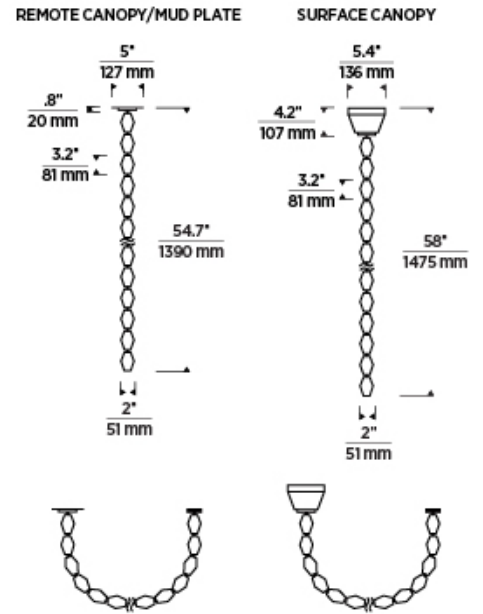

Natural Brass

LAMPING

Includes 16.4 watt, 904 total delivered lumens, 90 CRI 2700K LED modules. Remote dimmable with most LED compatible ELV and TRIAC dimmers. 277V dimmable with 0-10V dimmers. Surface dimmable with ELV and TRIAC dimmers. Remote 120V or 277V. Surface 120V-277V. Can be installed on a sloped ceiling up to 45°.

Natural Brass

Polished Nickel

ORDERING INFORMATION

700CLR	SHAPE OR SIZE	FINISH	LAMP
	48 48	NB NATURAL BRASS	-LED927R INTEGRATED LED 90 CRI 2700K 120V (REMOTE)
		N POLISHED NICKEL	-LED927R-277 INTEGRATED LED 90 CRI 2700K 277V (REMOTE)
			-LED927S INTEGRATED LED 90 CRI 2700K 120V-277V UNIVERSAL (SURFACE)

700CLR _____

JOB NAME _____

NOTES _____

COLLIER 48 PENDANT

SPECIFICATIONS

HARDWARE MATERIAL	Metal
SHADE MATERIAL	Crystal
NET WEIGHT	
HEIGHT	54.7in
WIDTH	2in
LENGTH	2in
UP LIGHT / DOWN LIGHT / BOTH?	
WET LISTED	
DAMP LISTED	Yes
DRY LISTED	
MIN. HANGING HEIGHT	54.7in
MAX HANGING HEIGHT	54.7in
TOTAL CORD LENGTH	
TOTAL STEM LENGTH	
STEM QTY	
SLOPED CEILING ADAPTABLE?	Yes 45° Max
GENERAL LISTING	ETL Listed
INCLUDES	

LAMPING SPECIFICATIONS

	LED LAMP	INTEGRATED LED	NON LED	NO LAMP
DELIVERED LUMENS		904		
WATTS		16.4		
MAX WATTAGE PER BULB		16.4W		
INPUT VOLTAGE		120VV 277VV Universal 120V-277VV		
DIMMING TYPE*		ELV, TRIAC 0-10V		
CCT		2700K		
CRI		90 CRI		
LED LIFETIME		>50000		
AVERAGE BULB HOURS				
FIELD SERVICEABLE LED				
LAMP BASE		Integrated LED		
LAMP SHAPE		Integrated LED		
LAMP INCLUDED?		True		
WARRANTY**		5 Years		