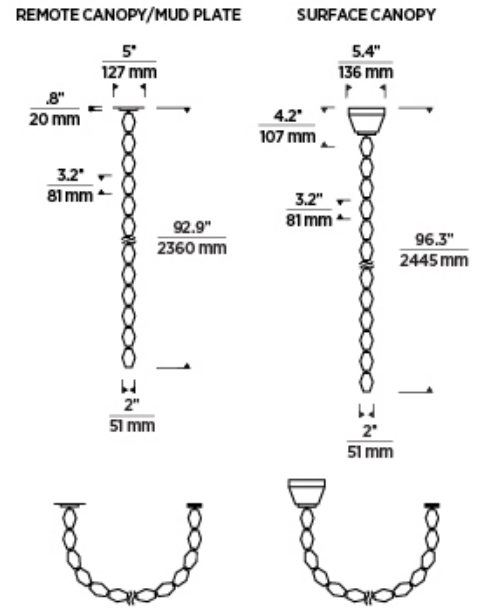

## ORDERING INFORMATION

700CLR	SHAPE OR SIZE	FINISH	LAMP
	84 84	NB NATURAL BRASS	-LED927R INTEGRATED LED 90 CRI 2700K 120V (REMOTE)
		N POLISHED NICKEL	-LED927R-277 INTEGRATED LED 90 CRI 2700K 277V (REMOTE)
			-LED927S INTEGRATED LED 90 CRI 2700K 120V-277V UNIVERSAL (SURFACE)

## SPECIFICATIONS

HARDWARE MATERIAL	Metal
SHADE MATERIAL	Crystal
NET WEIGHT	
HEIGHT	92.9in
WIDTH	2in
LENGTH	2in
UP LIGHT / DOWN LIGHT / BOTH?	
WET LISTED	
DAMP LISTED	Yes
DRY LISTED	
MIN. HANGING HEIGHT	92.9in
MAX HANGING HEIGHT	92.9in
TOTAL CORD LENGTH	
TOTAL STEM LENGTH	
STEM QTY	
SLOPED CEILING ADAPTABLE?	Yes 45° Max
GENERAL LISTING	ETL Listed
INCLUDES	