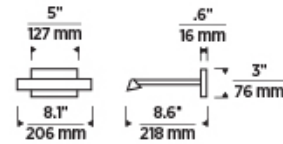

700DES _____

JOB NAME _____

NOTES _____

DESSAU 8 PICTURE LIGHT

SPECIFICATIONS

HARDWARE MATERIAL	Metal
SHADE MATERIAL	Acrylic
NET WEIGHT	1.5 lbs
HEIGHT	3in
WIDTH	8.6in
LENGTH	8.1in
MIN. EXTENSION FROM WALL	8.6in
UP LIGHT / DOWN LIGHT / BOTH?	
WET LISTED	
DAMP LISTED	Yes
DRY LISTED	
UP / DOWN	
HORIZONTAL / VERTICAL	
WALL / CEILING MOUNT	
GENERAL LISTING	ETL Listed
ADA COMPLIANT	
INCLUDES	