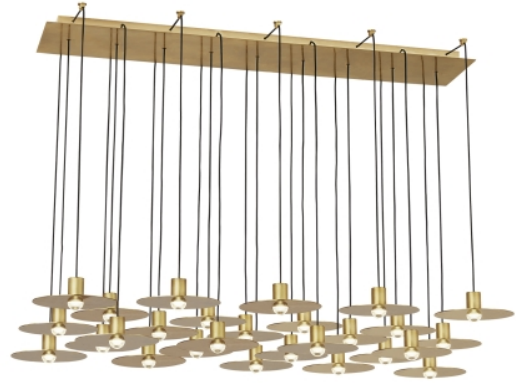

EAVES 27 LIGHT CHANDELIER

PRODUCT FEATURES

- Canopy ships with 12 feet of cable per pendant which can be easily cut in the field
- Each port in the canopy comes with a plug to cover an unused ports
- Pendant feature a quick-connect simplifying installation
- Optional spacers facilitate unique geometries while adding depth and dimension to this stunning collection.
- This item is made of natural brass. It is a living finish that will patina and warm with age which adds richness. If it gets an uneven patina or spots, a brass cleaner can restore the finish
- Protected by a 5-year warranty. Please visit the "About Us" Page on techlighting.com for more for warranty details

LAMPING

Includes 120V or 277V 116.1 watts, 6129 delivered lumens, 3000K LED module. Dimmable with most LED compatible ELV and TRIAC dimmers. 277V dimmable with 0-10V dimmers. Ships with 12 feet of field-cutttable matte black cord. Can be installed on a sloped ceiling up to 45° when swag hooks are used.

Natural Brass

Natural Brass

Nightshade Black

ORDERING INFORMATION

700TRSPEVS SHAPE OR SIZE	FINISH	LAMP	VOLTAGE
27T 27 LIGHT	NB NATURAL BRASS	-LED930 INTEGRATED LED 90 CRI 3000K	120 120V
	B NIGHTSHADE BLACK		277 277V

700TRSPEVS _____

JOB NAME _____

NOTES _____

EAVES 27 LIGHT CHANDELIER

SPECIFICATIONS

HARDWARE MATERIAL	Metal
SHADE MATERIAL	Acrylic
NET WEIGHT	
HEIGHT	3.1in
WIDTH	18.3in
LENGTH	50in
UP LIGHT / DOWN LIGHT / BOTH?	
WET LISTED	
DAMP LISTED	Yes
DRY LISTED	
MIN. HANGING HEIGHT	13.8in
MAX HANGING HEIGHT	145.8in
TOTAL CORD LENGTH	144in
TOTAL STEM LENGTH	
STEM QTY	
SLOPED CEILING ADAPTABLE?	N/A
GENERAL LISTING	ETL Listed
INCLUDES	