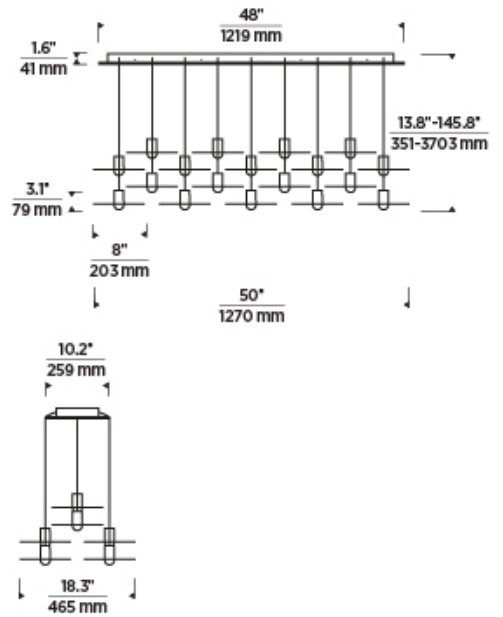

EAVES 27 LIGHT CHANDELIER

PRODUCT FEATURES

- Canopy ships with 12 feet of cable per pendant which can be easily cut in the field
- Each port in the canopy comes with a plug to cover an unused ports
- Pendant feature a quick-connect simplifying installation
- Optional spacers facilitate unique geometries while adding depth and dimension to this stunning collection.
- This item is made of natural brass. It is a living finish that will patina and warm with age which adds richness. If it gets an uneven patina or spots, a brass cleaner can restore the finish
- Protected by a 5-year warranty. Please visit the "About Us" Page on techlighting.com for more for warranty details

LAMPING

Includes 120V or 277V 116.1 watts, 6129 delivered lumens, 3000K LED module. Dimmable with most LED compatible ELV and TRIAC dimmers. 277V dimmable with 0-10V dimmers. Ships with 12 feet of field-cutttable matte black cord. Can be installed on a sloped ceiling up to 45° when swag hooks are used.

700TRSPEVS _____

JOB NAME _____

NOTES _____

EAVES 27 LIGHT CHANDELIER

SPECIFICATIONS

HARDWARE MATERIAL	Metal
SHADE MATERIAL	Acrylic
NET WEIGHT	
HEIGHT	3.1in
WIDTH	18.3in
LENGTH	50in
UP LIGHT / DOWN LIGHT / BOTH?	
WET LISTED	
DAMP LISTED	Yes
DRY LISTED	
MIN. HANGING HEIGHT	13.8in
MAX HANGING HEIGHT	145.8in
TOTAL CORD LENGTH	144in
TOTAL STEM LENGTH	
STEM QTY	
SLOPED CEILING ADAPTABLE?	N/A
GENERAL LISTING	ETL Listed
INCLUDES	