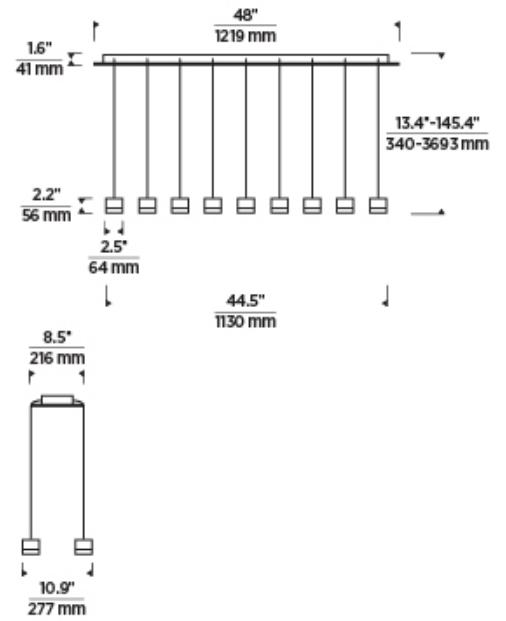

LAMPING

Includes 120V or 277V 77.4 watts, 5382 delivered lumens, 3000K LED module. Dimmable with most LED compatible ELV and TRIAC dimmers. 277V dimmable with 0-10V dimmers. Ships with 12 feet of field-cutttable matte black cord. Can be installed on a sloped ceiling up to 45° when swag hooks are used.

Nightshade Black

ORDERING INFORMATION

700TRSPGBLSHAPE OR SIZE	FINISH	LAMP	VOLTAGE
18T 18 LIGHT	NB NATURAL BRASS B NIGHTSHADE BLACK	-LED930 INTEGRATED LED 90 CRI 3000K	120 120V 277 277V

700TRSPGBL _____

JOB NAME _____

NOTES _____

GABLE 18 LIGHT CHANDELIER

SPECIFICATIONS

HARDWARE MATERIAL	Metal
SHADE MATERIAL	Crystal
NET WEIGHT	
HEIGHT	2.2in
WIDTH	10.9in
LENGTH	44.5in
UP LIGHT / DOWN LIGHT / BOTH?	
WET LISTED	
DAMP LISTED	Yes
DRY LISTED	
MIN. HANGING HEIGHT	13.4in
MAX HANGING HEIGHT	145.4in
TOTAL CORD LENGTH	144in
TOTAL STEM LENGTH	
STEM QTY	
SLOPED CEILING ADAPTABLE?	N/A
GENERAL LISTING	ETL Listed
INCLUDES	