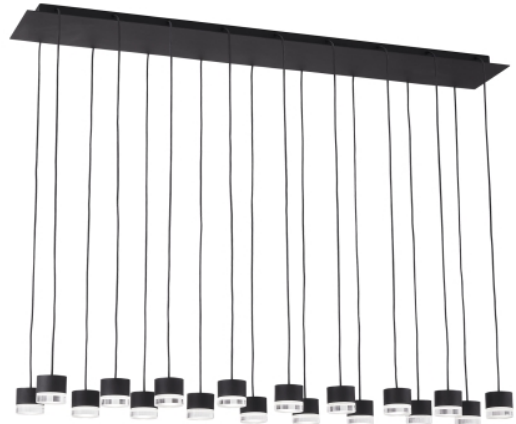

GABLE 18 LIGHT CHANDELIER

PRODUCT FEATURES

- Canopy ships with 12 feet of cable per pendant which can be easily cut in the field
- Each port in the canopy comes with a plug to cover an unused ports
- Pendant feature a quick-connect simplifying installation
- Optional spacers and pendant accessories facilitate unique geometries while adding depth and dimension to this stunning collection.
- This item is made of natural brass. It is a living finish that will patina and warm with age which adds richness. If it gets an uneven patina or spots, a brass cleaner can restore the finish
- Protected by a 5-year warranty. Please visit the "About Us" Page on techlighting.com for more for warranty details

LAMPING

Includes 120V or 277V 77.4 watts, 5382 delivered lumens, 3000K LED module. Dimmable with most LED compatible ELV and TRIAC dimmers. 277V dimmable with 0-10V dimmers. Ships with 12 feet of field-cutttable matte black cord. Can be installed on a sloped ceiling up to 45° when swag hooks are used.

Nightshade Black

ORDERING INFORMATION

700TRSPGBLSHAPE OR SIZE	FINISH	LAMP	VOLTAGE
18T 18 LIGHT	NB NATURAL BRASS B NIGHTSHADE BLACK	-LED930 INTEGRATED LED 90 CRI 3000K	120 120V 277 277V

700TRSPGBL _____

JOB NAME _____

NOTES _____

GABLE 18 LIGHT CHANDELIER

SPECIFICATIONS

HARDWARE MATERIAL	Metal
SHADE MATERIAL	Crystal
NET WEIGHT	
HEIGHT	2.2in
WIDTH	10.9in
LENGTH	44.5in
UP LIGHT / DOWN LIGHT / BOTH?	
WET LISTED	
DAMP LISTED	Yes
DRY LISTED	
MIN. HANGING HEIGHT	13.4in
MAX HANGING HEIGHT	145.4in
TOTAL CORD LENGTH	144in
TOTAL STEM LENGTH	
STEM QTY	
SLOPED CEILING ADAPTABLE?	N/A
GENERAL LISTING	ETL Listed
INCLUDES	