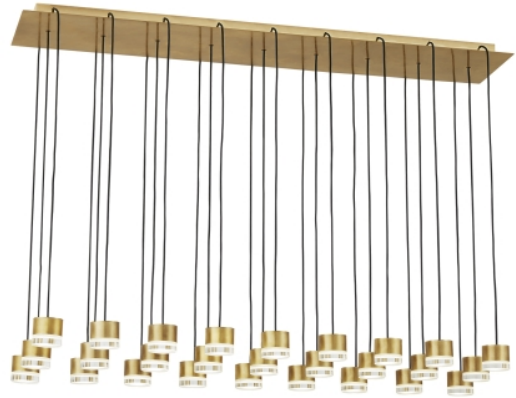

GABLE 27 LIGHT CHANDELIER

PRODUCT FEATURES

- Canopy ships with 12 feet of cable per pendant which can be easily cut in the field
- Each port in the canopy comes with a plug to cover an unused ports
- Pendant feature a quick-connect simplifying installation
- Optional spacers and pendant accessories facilitate unique geometries while adding depth and dimension to this stunning collection.
- This item is made of natural brass. It is a living finish that will patina and warm with age which adds richness. If it gets an uneven patina or spots, a brass cleaner can restore the finish
- Protected by a 5-year warranty. Please visit the "About Us" Page on techlighting.com for more for warranty details

LAMPING

Includes 120V or 277V 116.1 watts, 8073 delivered lumens, 3000K LED module. Dimmable with most LED compatible ELV and TRIAC dimmers. 277V dimmable with 0-10V dimmers. Ships with 12 feet of field-cutttable matte black cord. Can be installed on a sloped ceiling up to 45° when swag hooks are used.

Natural Brass

Natural Brass

Nightshade Black

ORDERING INFORMATION

700TRSPGBLSHAPE OR SIZE	FINISH	LAMP	VOLTAGE
27T 27 LIGHT	NB NATURAL BRASS	-LED930 INTEGRATED LED 90 CRI 3000K	120 120V
	B NIGHTSHADE BLACK		277 277V

700TRSPGBL _____

JOB NAME _____

NOTES _____

GABLE 27 LIGHT CHANDELIER

SPECIFICATIONS

HARDWARE MATERIAL	Metal
SHADE MATERIAL	Crystal
NET WEIGHT	
HEIGHT	2.2in
WIDTH	12.6in
LENGTH	44.5in
UP LIGHT / DOWN LIGHT / BOTH?	
WET LISTED	
DAMP LISTED	Yes
DRY LISTED	
MIN. HANGING HEIGHT	13.8in
MAX HANGING HEIGHT	145.8in
TOTAL CORD LENGTH	144in
TOTAL STEM LENGTH	
STEM QTY	
SLOPED CEILING ADAPTABLE?	N/A
GENERAL LISTING	ETL Listed
INCLUDES	