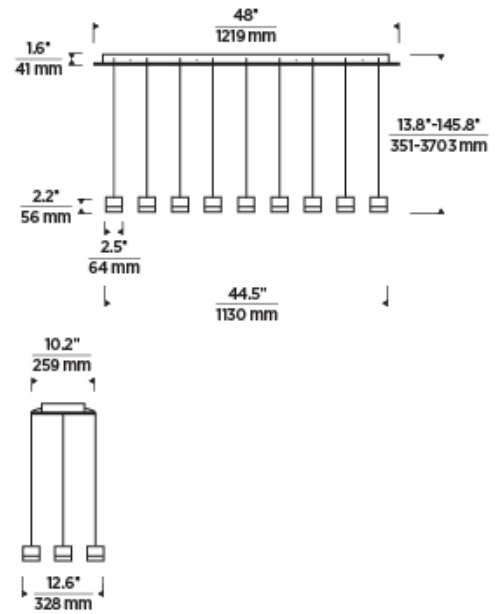

LAMPING

Includes 120V or 277V 116.1 watts, 8073 delivered lumens, 3000K LED module. Dimmable with most LED compatible ELV and TRIAC dimmers. 277V dimmable with 0-10V dimmers. Ships with 12 feet of field-cutttable matte black cord. Can be installed on a sloped ceiling up to 45° when swag hooks are used.

Natural Brass

Natural Brass

Nightshade Black

ORDERING INFORMATION

700TRSPGBLSHAPE OR SIZE	FINISH	LAMP	VOLTAGE
27T 27 LIGHT	NB NATURAL BRASS	-LED930 INTEGRATED LED 90 CRI 3000K	120 120V
	B NIGHTSHADE BLACK		277 277V

700TRSPGBL _____

JOB NAME _____

NOTES _____

GABLE 27 LIGHT CHANDELIER

SPECIFICATIONS

HARDWARE MATERIAL	Metal
SHADE MATERIAL	Crystal
NET WEIGHT	
HEIGHT	2.2in
WIDTH	12.6in
LENGTH	44.5in
UP LIGHT / DOWN LIGHT / BOTH?	
WET LISTED	
DAMP LISTED	Yes
DRY LISTED	
MIN. HANGING HEIGHT	13.8in
MAX HANGING HEIGHT	145.8in
TOTAL CORD LENGTH	144in
TOTAL STEM LENGTH	
STEM QTY	
SLOPED CEILING ADAPTABLE?	N/A
GENERAL LISTING	ETL Listed
INCLUDES	