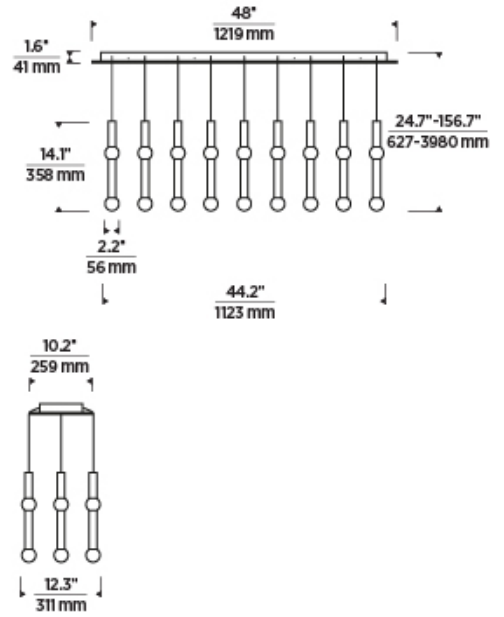

## LAMPING

Includes 120V or 277V 124.2 watts, 4779 delivered lumens, 3000K LED module. Dimmable with most LED compatible ELV and TRIAC dimmers. 277V dimmable with 0-10V dimmers. Ships with 12 feet of field-cutttable matte black cord. Can be installed on a sloped ceiling up to 45° when swag hooks are used.

## SPECIFICATIONS

HARDWARE MATERIAL	Metal
SHADE MATERIAL	Crystal
NET WEIGHT	
HEIGHT	14.1in
WIDTH	12.3in
LENGTH	44.2in
UP LIGHT / DOWN LIGHT / BOTH?	
WET LISTED	
DAMP LISTED	Yes
DRY LISTED	
MIN. HANGING HEIGHT	24.7in
MAX HANGING HEIGHT	156.7in
TOTAL CORD LENGTH	144in
TOTAL STEM LENGTH	
STEM QTY	
SLOPED CEILING ADAPTABLE?	N/A
GENERAL LISTING	ETL Listed
INCLUDES	