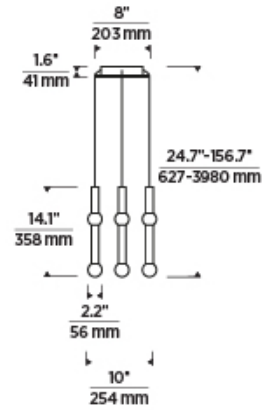

GUYED 4 LIGHT CHANDELIER

PRODUCT FEATURES

- Includes optional complementary spherical metal detail that can be placed anywhere along the body
- Canopy ships with 12 feet of cable per pendant which can be easily cut in the field. Pendant feature a quick-connect simplifying installation
- Each port in the canopy comes with a plug to cover an unused ports
- This item is made of natural brass. It is a living finish that will patina and warm with age which adds richness. If it gets an uneven patina or spots, a brass cleaner can restore the finish
- Optional spacers facilitate unique geometries while adding depth and dimension to this stunning collection.
- Protected by a 5-year warranty. Please visit the "About Us" Page on techlighting.com for more for warranty details

Black

Black

Natural Brass

LAMPING

Includes 120V-277V 18.4 watts, 708 delivered lumens, 3000K LED module. Dimmable with most LED compatible ELV and TRIAC dimmers. Ships with 12 feet of field-cutttable matte black cord. Can be installed on a sloped ceiling up to 45° when swag hooks are used.

ORDERING INFORMATION

700TRSPGYD SHAPE OR SIZE	FINISH	LAMP
4R 4 LIGHT	NB NATURAL BRASS B NIGHTSHADE BLACK	-LED930 INTEGRATED LED 90 CRI 3000K 120V-277V UNV

700TRSPGYD _____

JOB NAME _____

NOTES _____

GUYED 4 LIGHT CHANDELIER

SPECIFICATIONS

HARDWARE MATERIAL	Metal
SHADE MATERIAL	Crystal
NET WEIGHT	
HEIGHT	14.1in
WIDTH	10in
LENGTH	10in
UP LIGHT / DOWN LIGHT / BOTH?	
WET LISTED	
DAMP LISTED	Yes
DRY LISTED	
MIN. HANGING HEIGHT	24.7in
MAX HANGING HEIGHT	156.7in
TOTAL CORD LENGTH	144in
TOTAL STEM LENGTH	
STEM QTY	
SLOPED CEILING ADAPTABLE?	N/A
GENERAL LISTING	ETL Listed
INCLUDES	