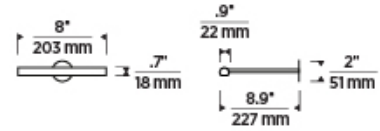

## SPECIFICATIONS

HARDWARE MATERIAL	Metal
SHADE MATERIAL	Acrylic
NET WEIGHT	0.8 lbs
HEIGHT	0.7in
WIDTH	8.9in
LENGTH	8in
MIN. EXTENSION FROM WALL	8.9in
UP LIGHT / DOWN LIGHT / BOTH?	
WET LISTED	
DAMP LISTED	Yes
DRY LISTED	
UP / DOWN	
HORIZONTAL / VERTICAL	
WALL / CEILING MOUNT	
GENERAL LISTING	ETL Listed
ADA COMPLIANT	
INCLUDES	