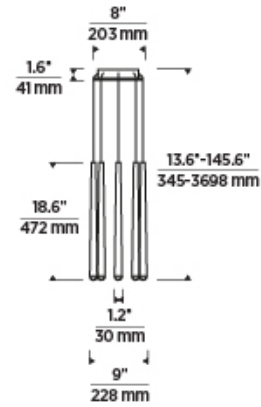

PYLON 8 LIGHT CHANDELIER

PRODUCT FEATURES

- Canopy ships with 12 feet of cable per pendant which can be easily cut in the field
- Each port in the canopy comes with a plug to cover an unused ports
- Pendant feature a quick-connect simplifying installation
- Optional spacers facilitate unique geometries while adding depth and dimension to this stunning collection.
- This item is made of natural brass. It is a living finish that will patina and warm with age which adds richness. If it gets an uneven patina or spots, a brass cleaner can restore the finish
- Protected by a 5-year warranty. Please visit the "About Us" Page on techlighting.com for more for warranty details

Natural Brass

LAMPING

Includes 120V-277V 36.8 watts, 2360 delivered lumens, 3000K LED module. Dimmable with most LED compatible ELV and TRIAC dimmers. Ships with 12 feet of field-cutttable matte black cord. Can be installed on a sloped ceiling up to 45° when swag hooks are used.

Natural Brass

Nightshade Black

ORDERING INFORMATION

700TRSPPYL SHAPE OR SIZE	FINISH	LAMP
8R 8 LIGHT	NB NATURAL BRASS B NIGHTSHADE BLACK	-LED930 INTEGRATED LED 90 CRI 3000K 120V-277V UNV

700TRSPPYL _____

JOB NAME _____

NOTES _____

PYLON 8 LIGHT CHANDELIER

SPECIFICATIONS

HARDWARE MATERIAL	Metal
SHADE MATERIAL	Acrylic
NET WEIGHT	
HEIGHT	18.6in
WIDTH	9in
LENGTH	9in
UP LIGHT / DOWN LIGHT / BOTH?	
WET LISTED	
DAMP LISTED	Yes
DRY LISTED	
MIN. HANGING HEIGHT	13.6in
MAX HANGING HEIGHT	145.6in
TOTAL CORD LENGTH	144in
TOTAL STEM LENGTH	
STEM QTY	
SLOPED CEILING ADAPTABLE?	N/A
GENERAL LISTING	ETL Listed
INCLUDES	