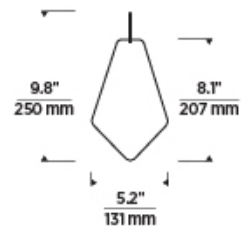

700TRSPA	SHAPE OR SIZE	FINISH
	P PENTAGON	NB NATURAL BRASS B NIGHTSHADE BLACK

700TRSPA _____

JOB NAME _____

NOTES _____

TRELLIS PENTAGON PENDANT ACCS

SPECIFICATIONS

HARDWARE MATERIAL	Aluminum or Brass
SHADE MATERIAL	Aluminum or Brass
NET WEIGHT	0.2 lbs
HEIGHT	9.8in
WIDTH	0.3in
LENGTH	5.2in
WET LISTED	
DAMP LISTED	
DRY LISTED	
GENERAL LISTING	ETL Listed
INCLUDES	