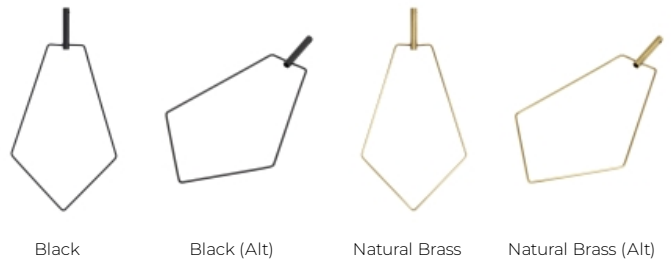

Black (Alt)

Natural Brass

Natural Brass (Alt)

LAMPING

Compatible with the following Trellis Pendants. Cupola, Gable and Turret.

Black

Black