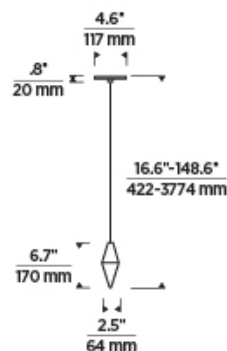

Natural Brass

Black

Natural Brass

LAMPING

Includes 120V-277V 4.6 watts, 335 delivered lumens, 3000K LED module. Dimmable with most LED compatible ELV, TRIAC and 0-10V dimmers. Ships with 12 feet of field-cutable matte black cord.

SPECIFICATIONS

HARDWARE MATERIAL	Metal
SHADE MATERIAL	Crystal
NET WEIGHT	
HEIGHT	6.7in
WIDTH	2.5in
LENGTH	2.5in
UP LIGHT / DOWN LIGHT / BOTH?	
WET LISTED	
DAMP LISTED	Yes
DRY LISTED	
MIN. HANGING HEIGHT	16.6in
MAX HANGING HEIGHT	148.6in
TOTAL CORD LENGTH	144in
TOTAL STEM LENGTH	
STEM QTY	
SLOPED CEILING ADAPTABLE?	Yes 45° Max
GENERAL LISTING	ETL Listed
INCLUDES	