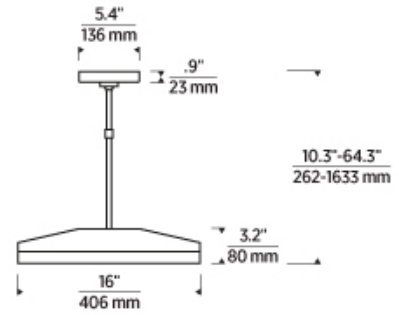

## ORDERING INFORMATION

700TDWYT	LENGTH (A)	FINISH	LAMP
	16 16"	NB NATURAL BRASS B NIGHTSHADE BLACK	-LED930 INTEGRATED LED 90 CRI 3000K 120V-277V UNV

700TDWYT \_\_\_\_\_

JOB NAME \_\_\_\_\_

NOTES \_\_\_\_\_

## SPECIFICATIONS

HARDWARE MATERIAL	Metal
SHADE MATERIAL	Glass
NET WEIGHT	16.5 lbs
HEIGHT	3.2in
WIDTH	16in
LENGTH	16in
UP LIGHT / DOWN LIGHT / BOTH?	
WET LISTED	
DAMP LISTED	Yes
DRY LISTED	
MIN. HANGING HEIGHT	10.3in
MAX HANGING HEIGHT	64.3in
TOTAL CORD LENGTH	
TOTAL STEM LENGTH	Up to 60in
STEM QTY	6
SLOPED CEILING ADAPTABLE?	Yes 45° Max
GENERAL LISTING	ETL Listed
INCLUDES	