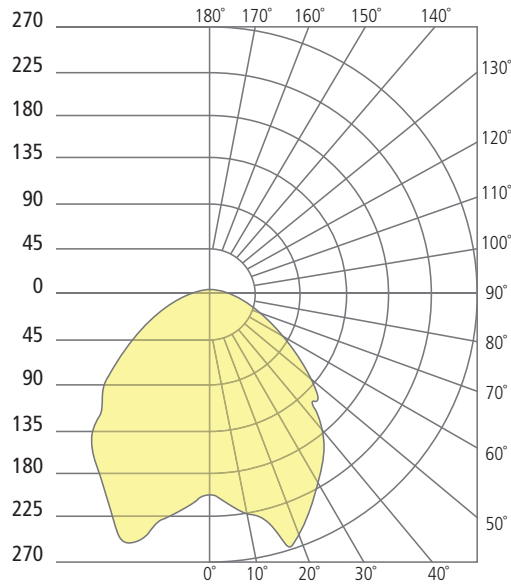

PROJECT INFO

FIXTURE TYPE & QUANTITY

JOB NAME & INFO

NOTES

© 2020 Tech Lighting, L.L.C. All rights reserved. The "Tech Lighting" graphic is a registered trademark. Tech Lighting reserves the right to change specifications for product improvements without notification.

VISUAL COMFORT & Co.

7400 Linder Avenue, Skokie, Illinois 60077

T 847.410.4400