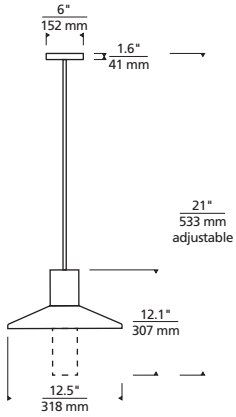

RIGID STEM ONLY (ADJUSTABLE 3", 6" AND 12" LENGTHS).

ASH PENDANT  
shown in charcoal/clear cylinder

ASH PENDANT  
shown in bronze/clear lens

Ash Pendant