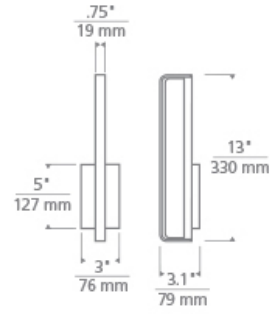

### DESCRIPTION

Designed with modern appeal, the Banda 13 Bath/Wall Sconce by Sean Lavin for Tech Lighting provides a clean aesthetic with straight-lines and crisp edges enveloping integrated LEDs. Moderately sized at 13 inches, Banda is the perfect complement for vanity and bathroom lighting. Available in three modern finishes, a Natural Brass that will patina over time and Matte Black and Chrome to fit your modern style. Complete the look with the Banda 24 and 36 Bath Bars. Lamping options are compatible with most dimmers. Refer to Dimming Chart for more information. Includes 11.7 watt, 652 delivered lumens, 3000K 90 CRI LED module. 120V dimmable with most LED compatible ELV and TRIAC Dimmers. 277V compatible with 0-10V dimmers. ADA compliant. Mounts vertical or horizontal. 120V or 277V.

### INSTALLATION

This product can mount to either a 4" square electrical box with round plaster ring or an octagonal electrical box (not included).

### WEIGHT

2-2lb / 0.91-0.91kg ±

chrome

matte black

natural brass