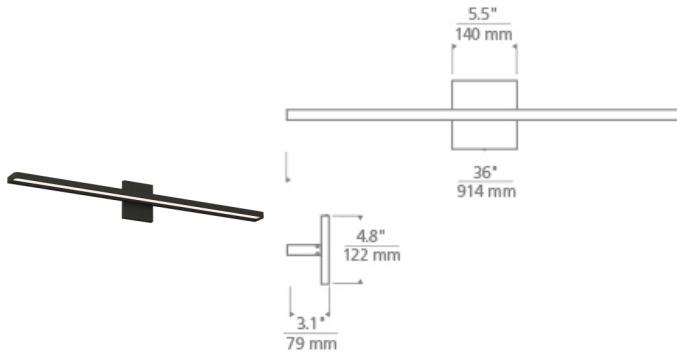

# Banda 36 Bath

LED ADA

## DESCRIPTION

Designed with modern appeal, the Banda 36 Bath Bar by Sean Lavin for Tech Lighting provides a clean aesthetic with straight-lines and crisp edges enveloping integrated LEDs providing up and downlight. Designed at a generous length of 36 inches, Banda is perfect for vanity and bathroom lighting. Available in three modern finishes, a Natural Brass that will patina over time, Chrome and Matte Black to fit your modern style. Additional sizes available with Banda 24 and Banda 13 Wall Sconce. Lamping options are compatible with most dimmers. Refer to Dimming Chart for more information. Includes 34.8 watt, 2187 delivered lumens, 3000K 90 CRI LED module. Dimmable with most LED compatible ELV, TRIAC and 0-10V dimmers. ADA compliant. Mounts vertical or horizontal. 120V-277V. Minimum 4" junction box is required.

## INSTALLATION

This product can mount to either a 4" square electrical box with round plaster ring or an octagonal electrical box (not included).

## WEIGHT

3.5-3.5lb / 1.59-1.59kg ±

chrome

matte black

natural brass