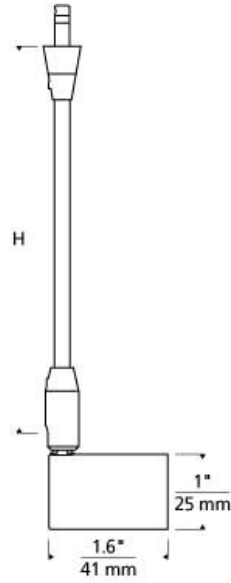

Bolt Head □

DESCRIPTION

Bolt Head, by Tech Lighting, provides focused light in with its 360° rotation and 90° pivot with a concealed lamp (not included). A great solution for highlighting works of art using the Tech Lighting Monorail system. Available in two stem lengths, 3" and 6" and two finishes, satin nickel and white. Rated for rated for (1) 50 watt max MR16 lamp (Not Included). Dimmable with Low-Voltage electronic or magnetic dimmer (based on transformer).

WEIGHT

0.25-0.25lb / 0.11-0.11kg ±

satin nickel

white

ORDERING INFORMATION

700 SYSTEM	BLT	LENGTH (A)	FINISH
FJ	FREEJACK	03 3"	S SATIN NICKEL
MP	MONOPOINT	06 6"	W WHITE
MO	MONORAIL		

Note. MP includes 4" Round Flush Canopy. For custom stem lengths, please contact the Quotes Department.