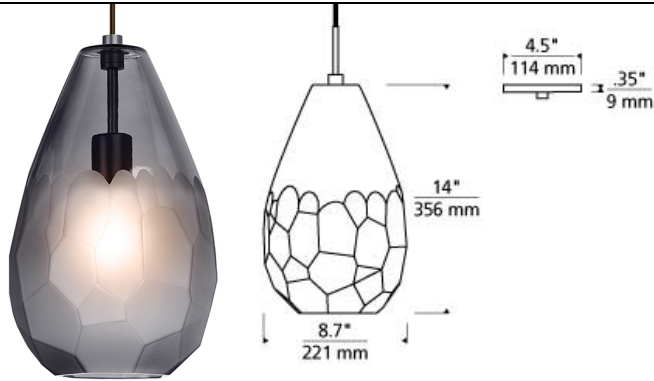

Briolette Grande Pendant

LED

DESCRIPTION

The Briolette Grande pendant light from Tech Lighting features an unexpectedly large teardrop shaped glass that has been hand finished with unique semi-opaque facets. The clustered facets create visual interest while subtly obscuring the light within making this fixture ideal for kitchen island task lighting, dining room lighting and bedroom lighting. For even greater design expression pair the Briolette pendant with a multi-port canopy for a uniquely designed chandelier. The Briolette Grande is available in two modern colors and two on trend finish options. Lamping options include energy efficient LED or no lamp leaving you the option to light this fixture with your preferred lamping. Available with or without lamp. E26 medium base socket 75w max. LED includes (1) E26 medium base 9.5 watt 800 lumen 90 CRI 2700K LED A19 lamp. LED dimmable with a low-voltage electronic dimmer. Includes 6' of field-cuttable cord.

WEIGHT

6.5-7lb / 2.95-3.18kg ±

frost

smoke

ORDERING INFORMATION

700 SYSTEM BRLG

	COLOR	FINISH	LAMP
TD LINE-VOLTAGE PENDANTS/SUSPENSION	F FROST K SMOKE	S SATIN NICKEL	NO LAMP -LED927 A19 LED 90 CRI 2700K 120V (T20/T24)