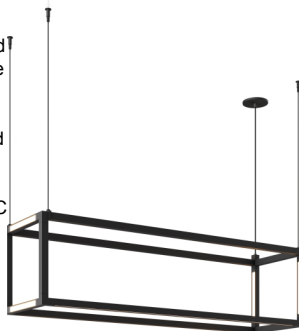

Brox 48 Linear Suspension LED

DESCRIPTION

The Brox System by Tech Lighting frees your creativity with modular light bars, blanks and connectors that can be snapped together to design personalized sculptural motifs or to enhance the architecture of your space. Our pre-configured 48" Rectangle system can be used as stand-alone fixtures or can be interlinked as floating cubes to add depth to room decor and architecture. May be installed horizontally or vertically. Includes 38.8 watts, 2373.2 total delivered lumens, 3000K LED modules. Dimmable with most LED compatible ELV and TRIAC dimmers. Can be installed on a sloped ceiling up to 45°.

WEIGHT

16-16lb / 7.26-7.26kg ±

black

ORDERING INFORMATION

700BRX	SHAPE OR SIZE	CRI	COLOR TEMP	LENGTH (A)	FINISH	LAMP
R	RECTANGLE	L9 90 CRI	30 3000K	48 48"	B NIGHTSHADE BLACK	R 24V REMOTE CANOPY S 24V SURFACE CANOPY