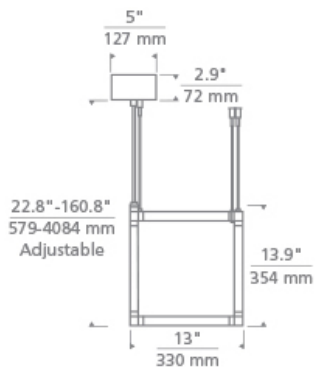

Brox Cube 12 Pendant LED

DESCRIPTION

The Brox System by Tech Lighting frees your creativity with modular light bars, blanks and connectors that can be snapped together to design personalized sculptural motifs or to enhance the architecture of your space. Our pre-configured 12" Square system can be used as stand-alone fixtures or can be interlinked as floating cubes to add depth to room decor and architecture. May be installed horizontally or vertically. Includes 15.6 watts, 926.4 total delivered lumens, 3000K LED modules. Dimmable with most LED compatible ELV and TRIAC dimmers. Can be installed on a sloped ceiling up to 45°.

WEIGHT

11-11lb / 4.99-4.99kg ±

black

ORDERING INFORMATION

700BRX	SHAPE OR SIZE	CRI	COLOR TEMP	LENGTH (A)	FINISH	LAMP
C	CUBE	L9 90 CRI	30 3000K	12 12"	B NIGHTSHADE BLACK	R 24V REMOTE CANOPY S 24V SURFACE CANOPY