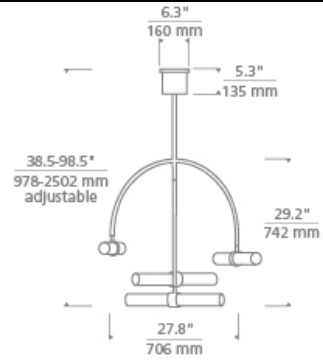

Calumn 4-Light Chandelier LED

DESCRIPTION

The Calumn 4-Light Chandelier by Sean Lavin for Tech Lighting represents a modern version of the cascading chandelier. Calumn 4-Light Chandelier is designed with cylinder tubes to express dynamic volume and visual interest. Glass shades rotate left and right and the arcs may be rotated from side-to-side. Available in two modern finishes Nightshade Black and Natural Brass that will patina over time. Complete the look with the entire Calumn Collection including Line-Voltage Pendant and 6-Light Chandelier. Includes 32 watts, 1100 total delivered lumens, 3000K LED modules. Dimmable with most LED compatible ELV and TRIAC dimmers. Includes (4) 12" and (2) 6" rigid stems in coordinating finish. Cannot be installed on sloped ceiling.

WEIGHT

9.5-9.5lb / 4.31-4.31kg ±

nightshade black

natural brass

ORDERING INFORMATION

700CLM	SHAPE OR SIZE	FINISH	LAMP
4	4 LIGHT	NB NATURAL BRASS B NIGHTSHADE BLACK	-LED930 INTEGRATED LED 90 CRI 3000K 120V

This product can mount to either a 4" square electrical box with round plaster ring or an octagon electrical box.