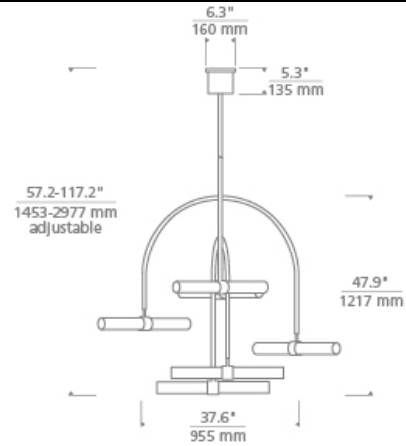

Calumn 6-Light Chandelier LED

DESCRIPTION

The Calumn 6-Light Chandelier by Sean Lavin for Tech Lighting represents a modern version of the cascading chandelier. Calumn 6-Light Chandelier is designed with cylinder tubes to express dynamic volume and visual interest. Glass shades rotate left and right and the arcs may be rotated from side-to-side. Available in two modern finishes Nightshade Black and Natural Brass that will patina over time. Complete the look with the entire Calumn Collection including Line-Voltage Pendant and 4-Light Chandelier. Includes 45 watts, 1650 total delivered lumens, 3000K LED modules. Dimmable with most LED compatible ELV and TRIAC dimmers. Includes (4) 12" and (2) 6" rigid stems in coordinating finish. Cannot be installed on sloped ceiling.

WEIGHT

17-17lb / 7.71-7.71kg ±

natural brass nightshade black

ORDERING INFORMATION

700CLM SHAPE OR SIZE

FINISH

6 6-LIGHT

NB NATURAL BRASS
B NIGHTSHADE BLACK

This product can mount to either a 4" square electrical box with round plaster ring or an octagon electrical box.

700 CLM	<input type="text" value="6"/>	<input type="text" value="NB"/>
FIXTURE TYPE:	<input type="text"/>	
JOB NAME:	<input type="text"/>	
NOTES:	<input type="text"/>	