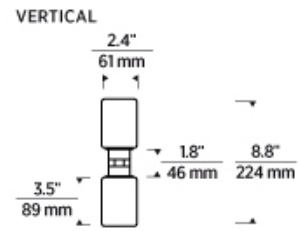

700MOCYL _____

JOB NAME _____

NOTES _____

CYLINDERS HEAD

SPECIFICATIONS

| | |
|-------------------------------|------------|
| PRIMARY MATERIAL | Aluminum |
| SHADE MATERIAL | Glass |
| NET WEIGHT | |
| HEIGHT | 2.4in |
| WIDTH | 2.4in |
| LENGTH | 8.8in |
| BEAM SPREAD | |
| UP LIGHT / DOWN LIGHT / BOTH? | |
| WET LISTED | |
| DAMP LISTED | |
| DRY LISTED | Yes |
| MIN. HANGING HEIGHT | |
| MAX HANGING HEIGHT | |
| TOTAL CORD LENGTH | |
| SLOPED CEILING ADAPTABLE? | N/A |
| GENERAL LISTING | ETL Listed |
| INCLUDES | |