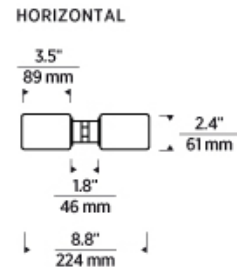

700MOCYL _____

JOB NAME _____

NOTES _____

CYLINDERS HEAD

SPECIFICATIONS

| | |
|-------------------------------|------------|
| PRIMARY MATERIAL | Aluminum |
| SHADE MATERIAL | Glass |
| NET WEIGHT | |
| HEIGHT | 2.4in |
| WIDTH | 2.4in |
| LENGTH | 8.8in |
| BEAM SPREAD | |
| UP LIGHT / DOWN LIGHT / BOTH? | |
| WET LISTED | |
| DAMP LISTED | |
| DRY LISTED | Yes |
| MIN. HANGING HEIGHT | |
| MAX HANGING HEIGHT | |
| TOTAL CORD LENGTH | |
| SLOPED CEILING ADAPTABLE? | N/A |
| GENERAL LISTING | ETL Listed |
| INCLUDES | |